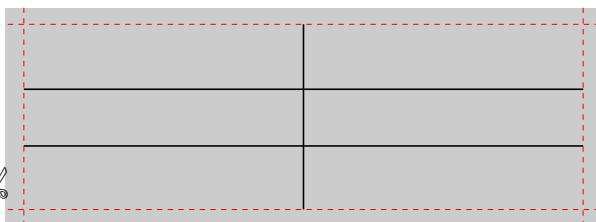

Labels for Aastra 6755i (Letter grey)

Note: Do not scale - print labels 1:1 (page adjustment for printing: none)