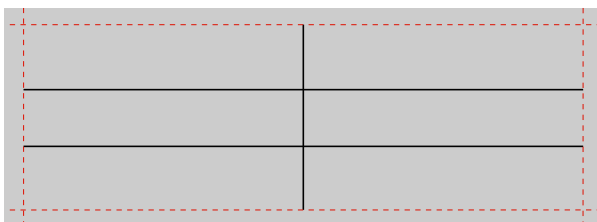

Labels for Aastra 6751i and 6753i (A4)

Note: Do not scale - print labels 1:1 (page adjustment for printing: none)

Labels for Aastra 6755i (A4)

Note: Do not scale - print labels 1:1 (page adjustment for printing: none)

Labels for Aastra 6751i and 6753i (A4 grey)

Note: Do not scale - print labels 1:1 (page adjustment for printing: none)

Labels for Aastra 6755i (A4 grey)

Note: Do not scale - print labels 1:1 (page adjustment for printing: none)