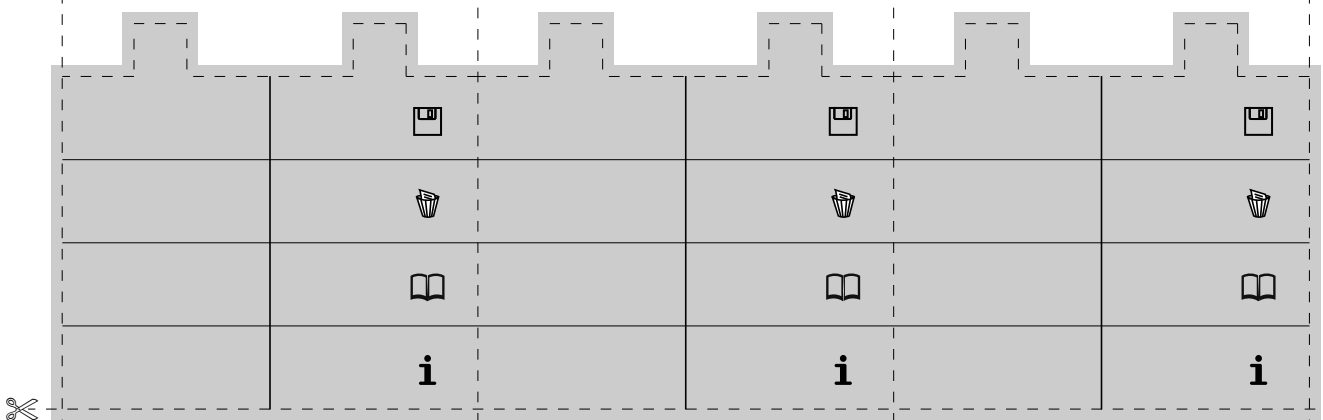

Labels for Aastra 6730i and 6731i (Letter grey)

Note: Do not scale - print labels 1:1 (page adjustment for printing: none)