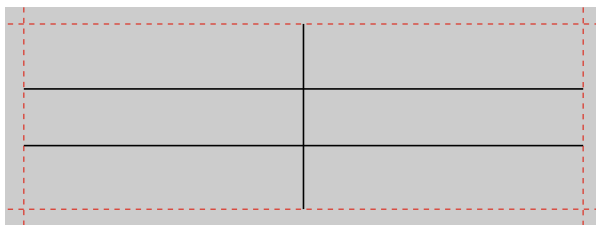

Labels for Aastra 6751i and 6753i (Letter)

Note: Do not scale - print labels 1:1 (page adjustment for printing: none)

Labels for Aastra 6755i (Letter)

Note: Do not scale - print labels 1:1 (page adjustment for printing: none)

Labels for Aastra 6751i and 6753i (Letter grey)

Note: Do not scale - print labels 1:1 (page adjustment for printing: none)

Labels for Aastra 6755i (Letter grey)

Note: Do not scale - print labels 1:1 (page adjustment for printing: none)