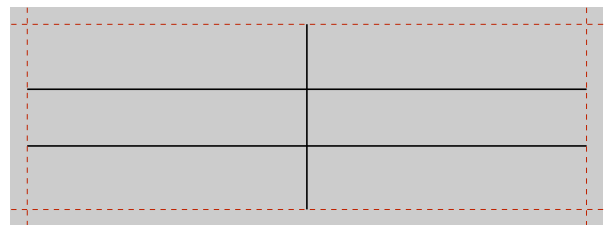

Labels for Aastra 6751i and 6753i (Letter)

Note: Do not scale - print labels 1:1 (page adjustment for printing: none)

Labels for Aastra 6755i (Letter)

Note: Do not scale - print labels 1:1 (page adjustment for printing: none)

Labels for Aastra 6751i and 6753i (Letter grey)

Note: Do not scale - print labels 1:1 (page adjustment for printing: none)

Labels for Aastra 6755i (Letter grey)

Note: Do not scale - print labels 1:1 (page adjustment for printing: none)