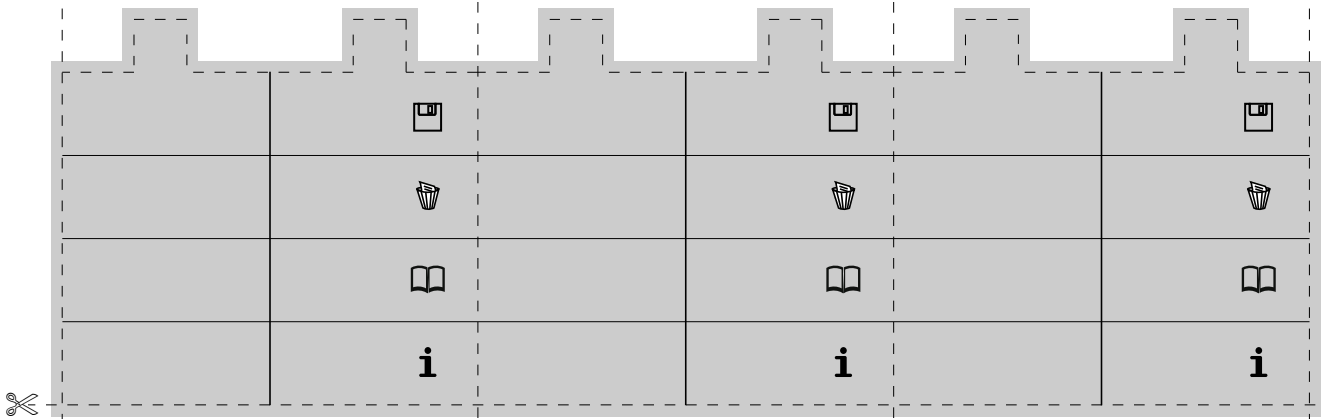

Labels for Aastra 6730i and 6731i (Letter grey)

Note: Do not scale - print labels 1:1 (page adjustment for printing: none)