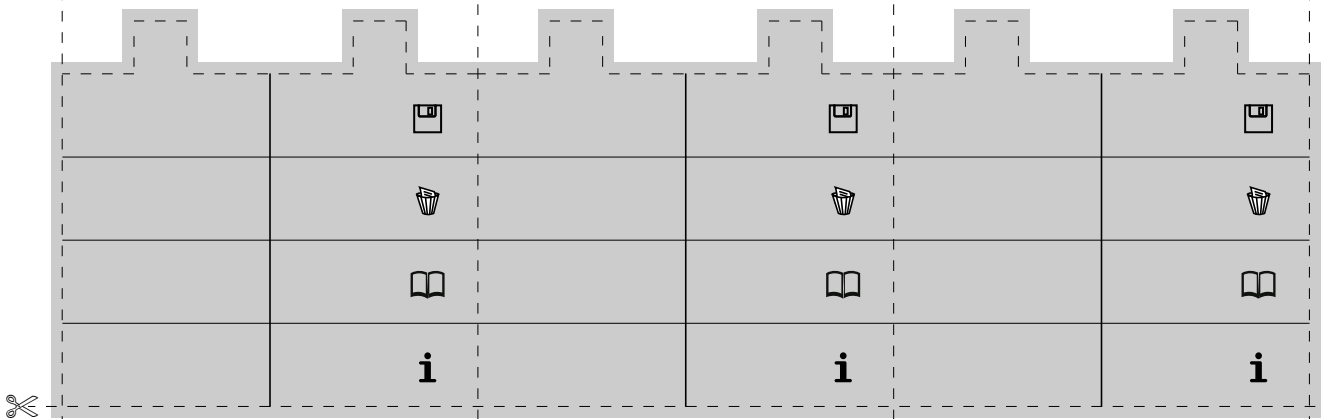

Labels for Aastra 6730i and 6731i (Letter grey)

Note: Do not scale - print labels 1:1 (page adjustment for printing: none)