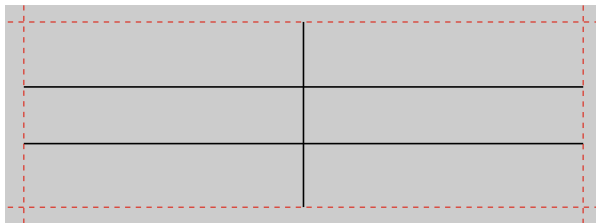

Labels for Aastra 6755i (Letter grey)

Note: Do not scale - print labels 1:1 (page adjustment for printing: none)