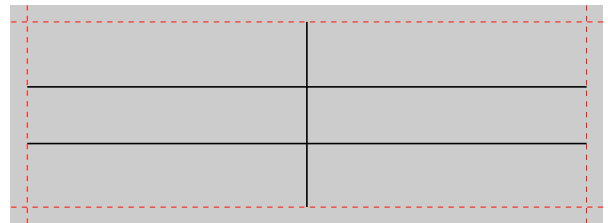

Labels for Aastra 6755i (Letter grey)

Note: Do not scale - print labels 1:1 (page adjustment for printing: none)