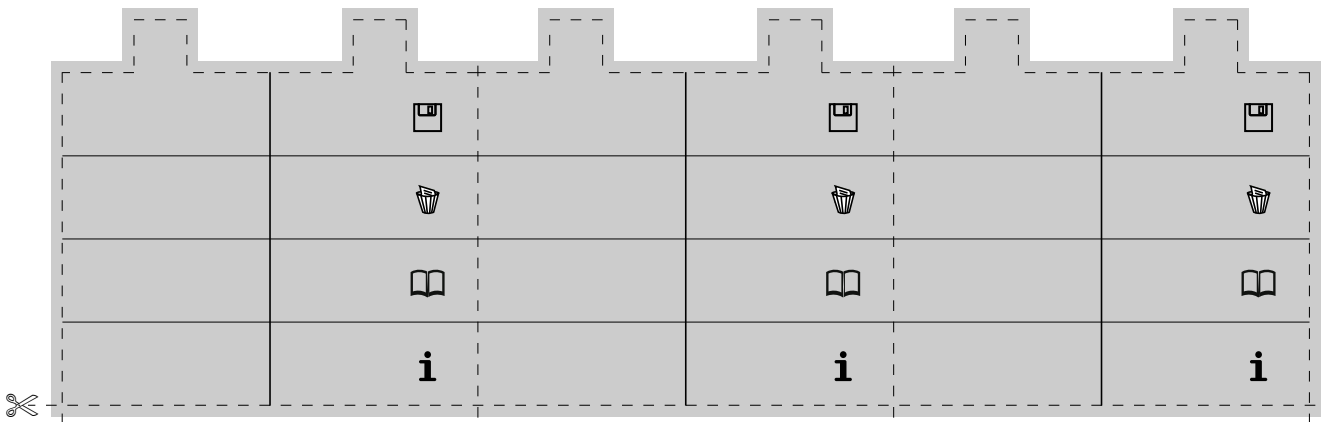

Labels for Aastra 6730i and 6731i (Letter grey)

Note: Do not scale - print labels 1:1 (page adjustment for printing: none)