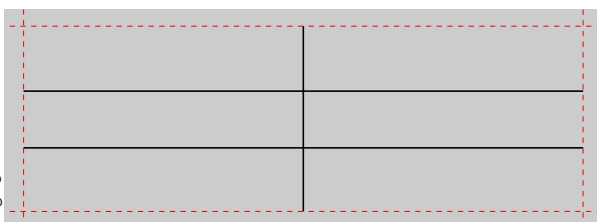

Labels for Aastra 6751i and 6753i (A4)

Note: Do not scale - print labels 1:1 (page adjustment for printing: none)

Labels for Aastra 6755i (A4)

Note: Do not scale - print labels 1:1 (page adjustment for printing: none)

Labels for Aastra 6751i and 6753i (A4 grey)

Note: Do not scale - print labels 1:1 (page adjustment for printing: none)

Labels for Aastra 6755i (A4 grey)

Note: Do not scale - print labels 1:1 (page adjustment for printing: none)