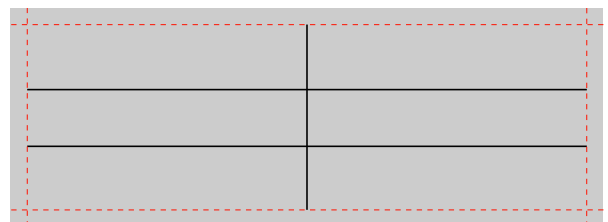

Labels for Aastra 6751i and 6753i (A4)

Note: Do not scale - print labels 1:1 (page adjustment for printing: none)

Labels for Aastra 6755i (A4)

Note: Do not scale - print labels 1:1 (page adjustment for printing: none)

Labels for Aastra 6751i and 6753i (A4 grey)

Note: Do not scale - print labels 1:1 (page adjustment for printing: none)

Labels for Aastra 6755i (A4 grey)

Note: Do not scale - print labels 1:1 (page adjustment for printing: none)