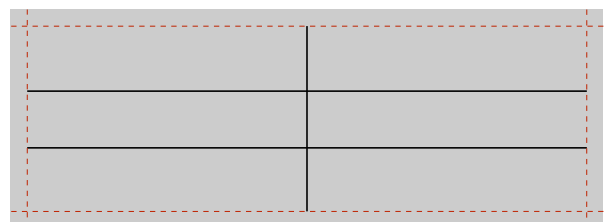

Labels for Aastra 6751i and 6753i (A4)

Note: Do not scale - print labels 1:1 (page adjustment for printing: none)

Labels for Aastra 6755i (A4)

Note: Do not scale - print labels 1:1 (page adjustment for printing: none)

Labels for Aastra 6751i and 6753i (A4 grey)

Note: Do not scale - print labels 1:1 (page adjustment for printing: none)

Labels for Aastra 6755i (A4 grey)

Note: Do not scale - print labels 1:1 (page adjustment for printing: none)