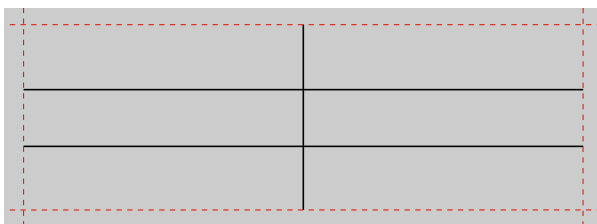

Labels for Aastra 6751i and 6753i (A4)

Note: Do not scale - print labels 1:1 (page adjustment for printing: none)

Labels for Aastra 6755i (A4)

Note: Do not scale - print labels 1:1 (page adjustment for printing: none)

Labels for Aastra 6751i and 6753i (A4 grey)

Note: Do not scale - print labels 1:1 (page adjustment for printing: none)

Labels for Aastra 6755i (A4 grey)

Note: Do not scale - print labels 1:1 (page adjustment for printing: none)