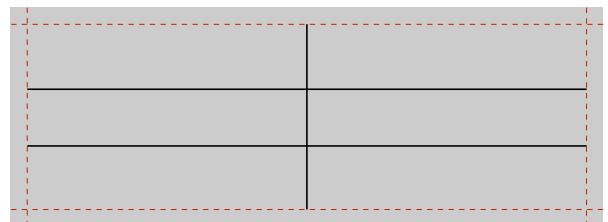

Labels for Aastra 6751i and 6753i (Letter)

Note: Do not scale - print labels 1:1 (page adjustment for printing: none)

Labels for Aastra 6755i (Letter)

Note: Do not scale - print labels 1:1 (page adjustment for printing: none)

Labels for Aastra 6751i and 6753i (Letter grey)

Note: Do not scale - print labels 1:1 (page adjustment for printing: none)

Labels for Aastra 6755i (Letter grey)

Note: Do not scale - print labels 1:1 (page adjustment for printing: none)